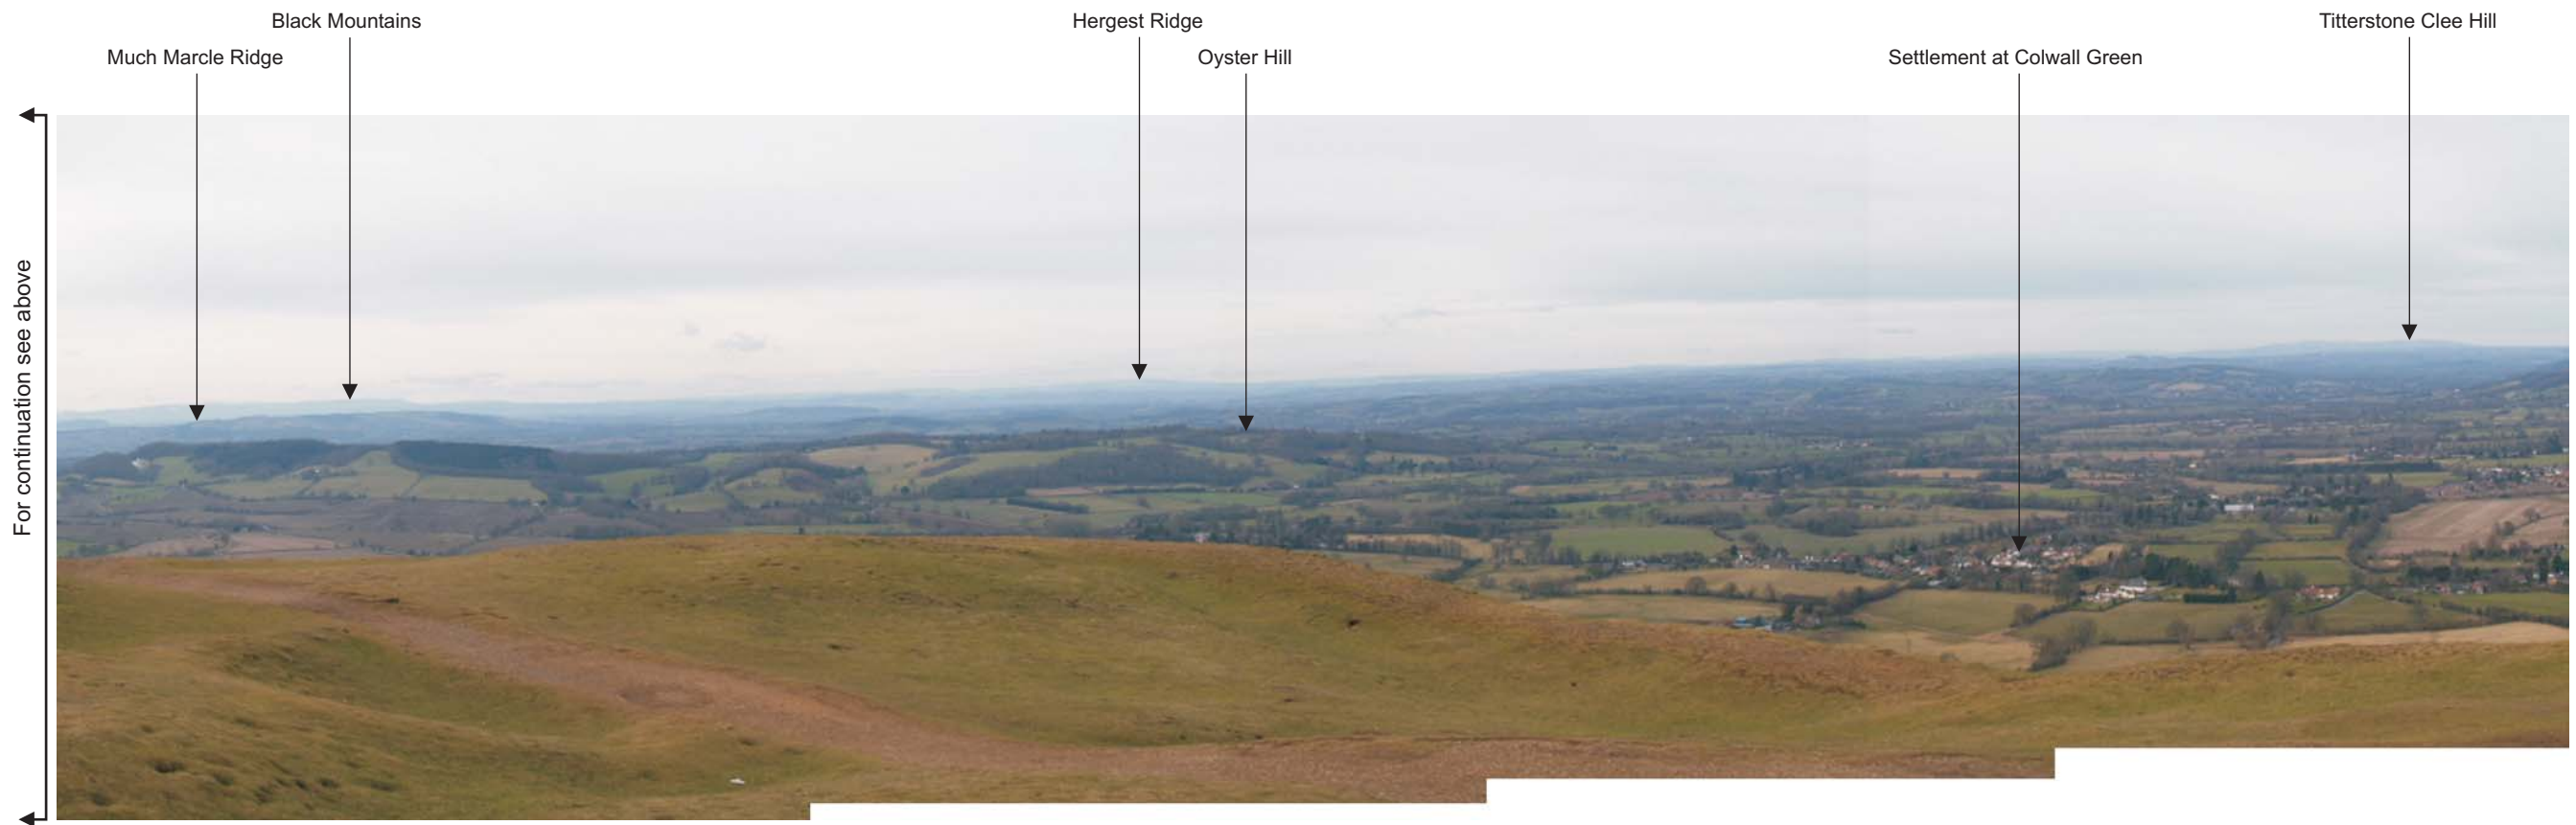

Viewpoint 49 (K): View from Herefordshire Beacon continued (looking south to west)

Viewpoint 49 (K): View from Herefordshire Beacon continued (looking west to north)