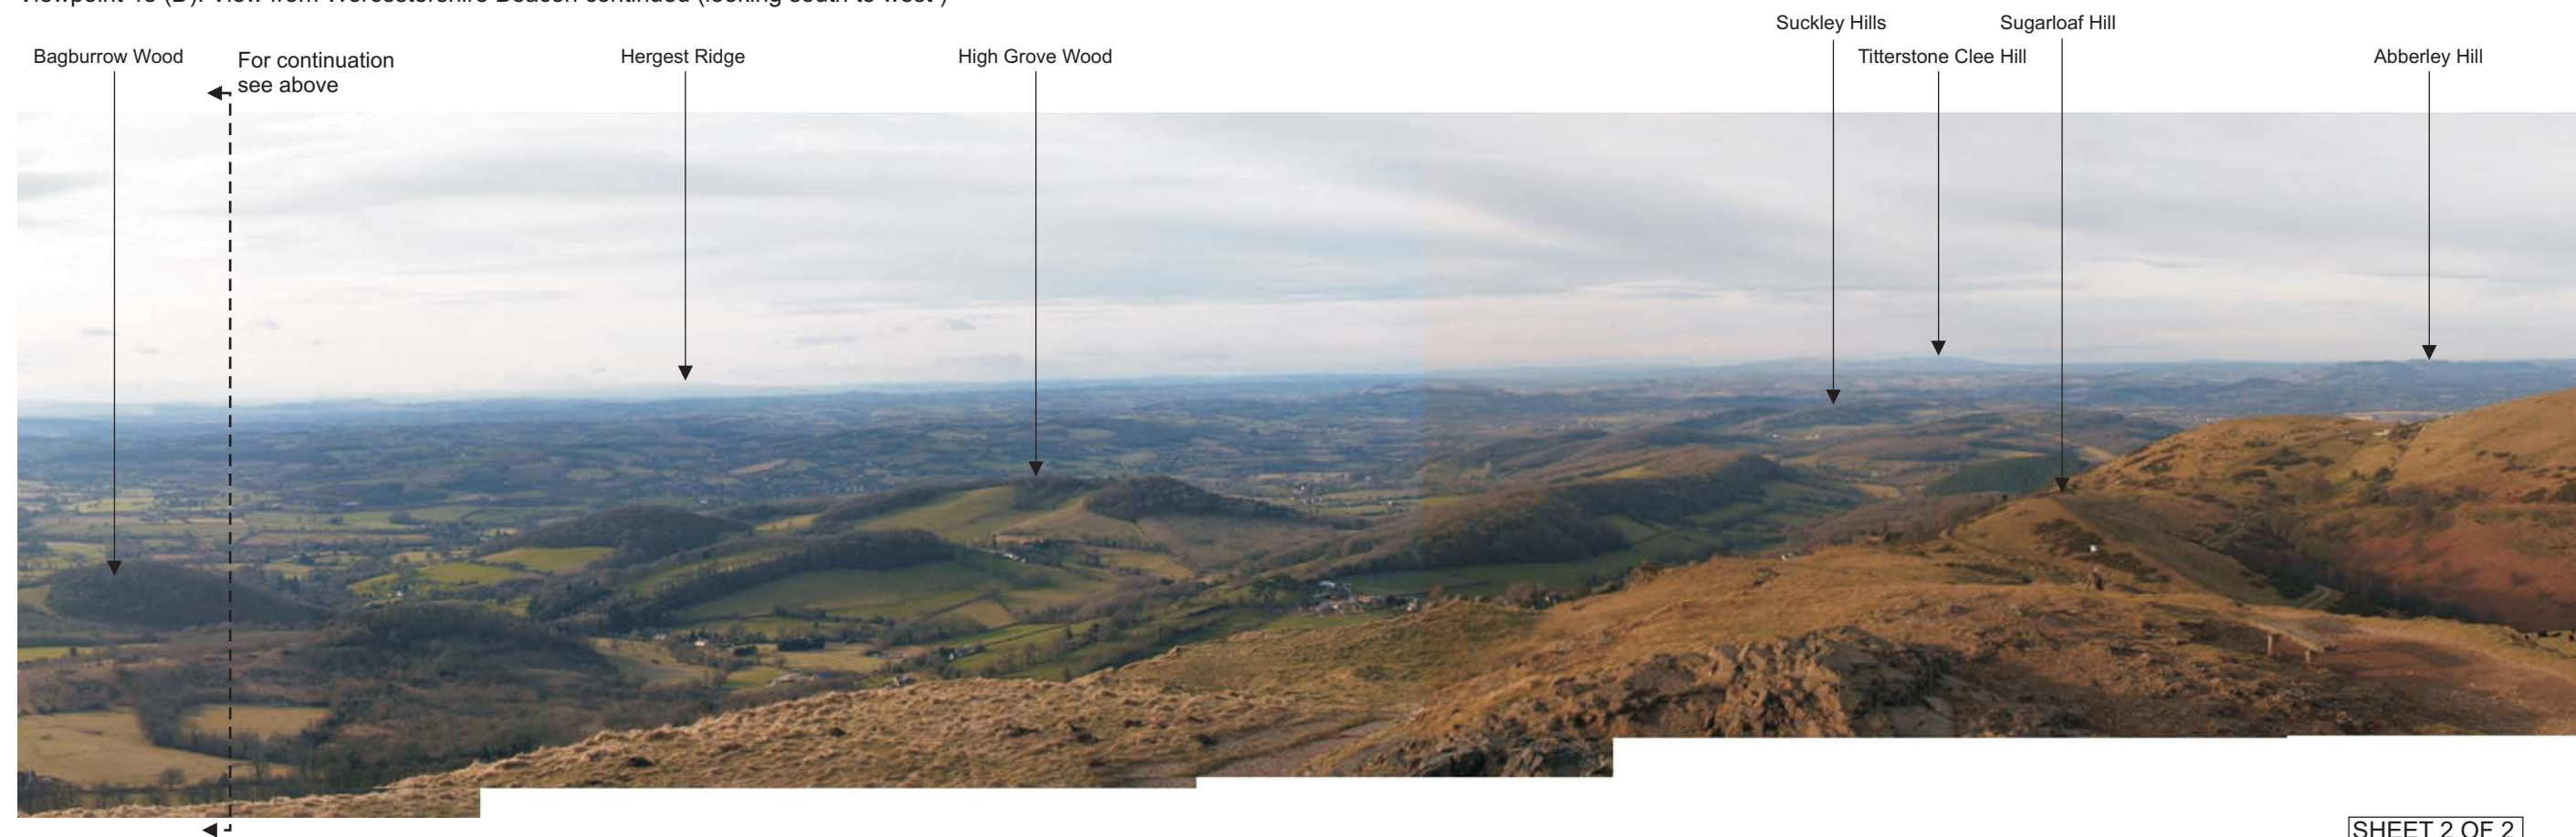

Viewpoint 48 (D): View from Worcestershire Beacon continued (looking south to west )

Viewpoint 48 (D): View from Worcestershire Beacon continued (looking west to north )