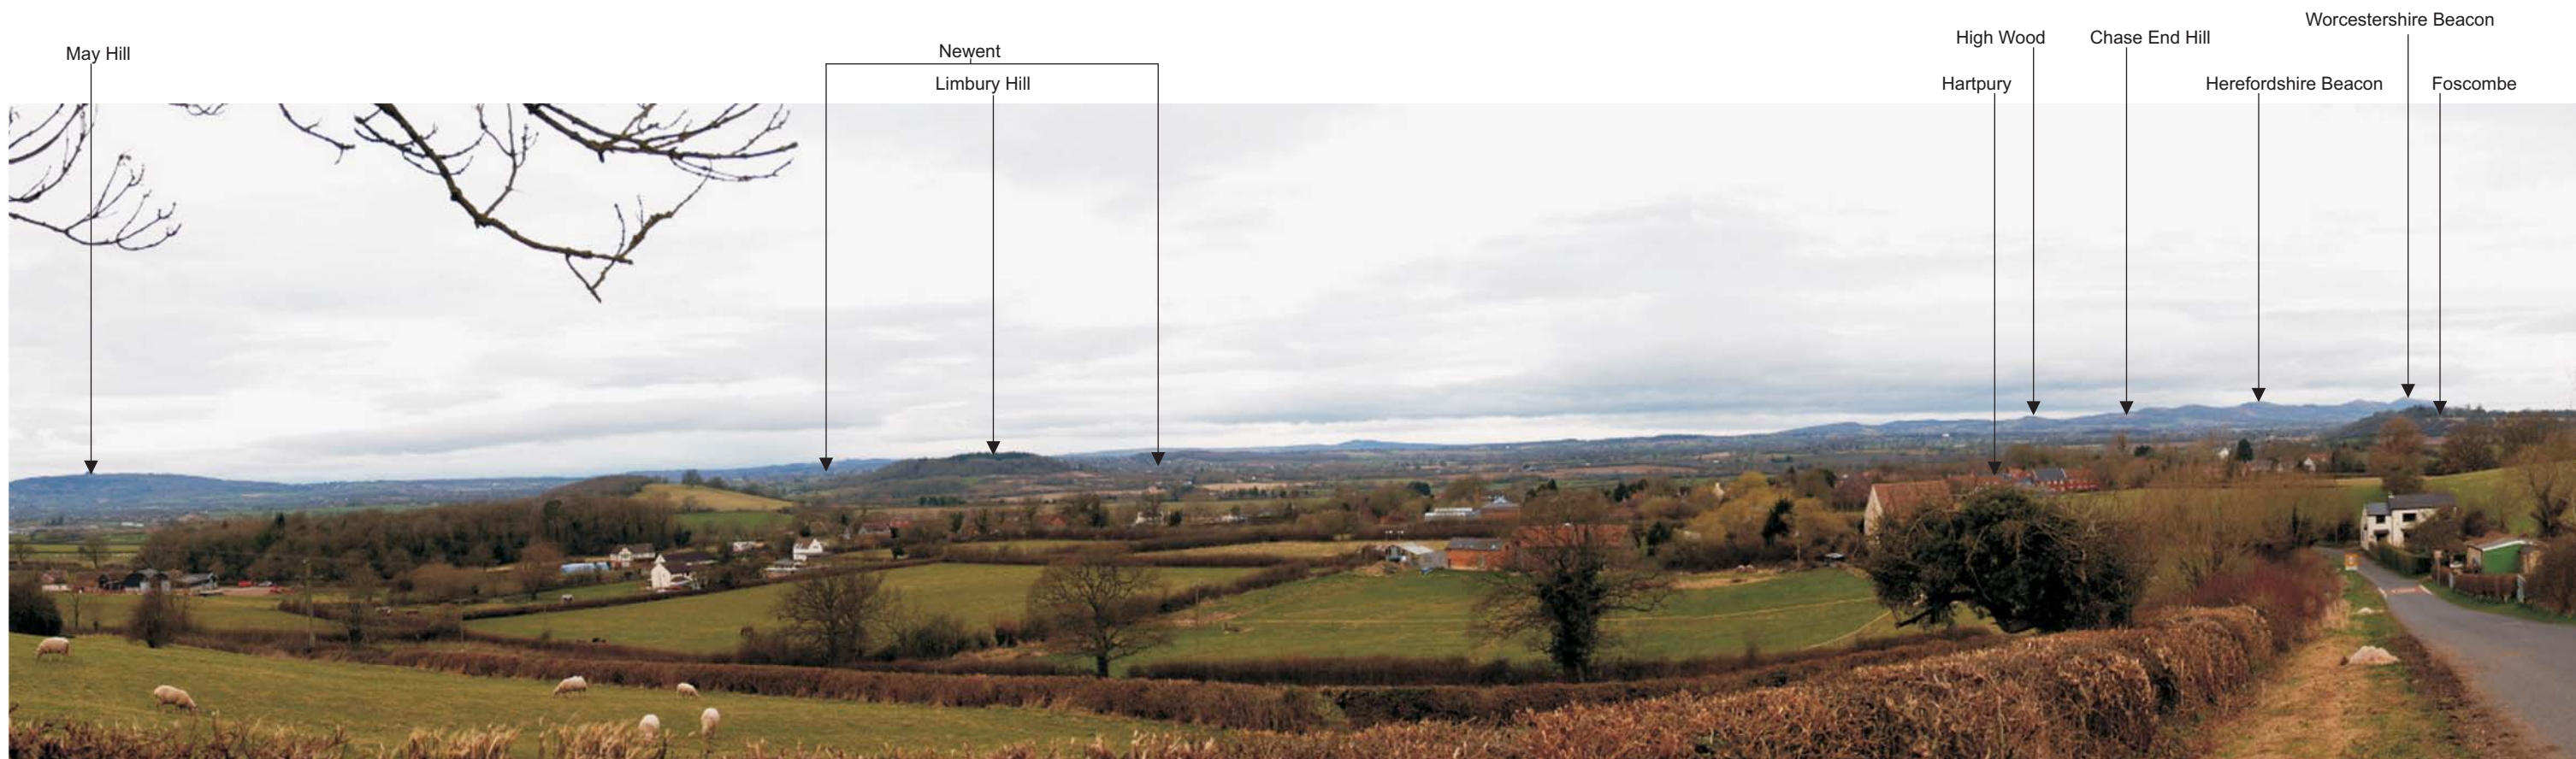

Viewpoint 41: View from Westhope Hill (near Hope under Dinmore)

Viewpoint 42: View from Over Old Road near Woolridge